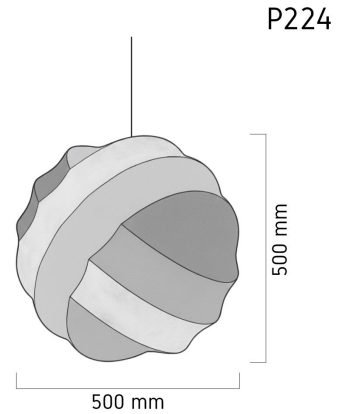

Product Images

Specification Details

PRODUCT	: Chandelier P224
BRAND	: LAMP & LIGHT
DESCRIPTION	: Chandelier
DIMENSION	: L500 x W500 x H500 mm + Cable Length 2000 mm
LAMP TYPE	: E27 x 3 pcs (Maximum : 15W (Prefer :12W))
COLOR	: Pearl White
MATERIAL	: Silk
WEIGHT	: 3.000 kg
IP RATING	: IP 20
INSTALLATION	: Surface Mounted
CUT OUT SIZE	: -

Light Source Info

LIGHT COLOR CCT	: Depend On Bulb
POWER (WATT)	: -
LUMEN	: -
BEAM ANGLE	: Depend On Bulb
CRI	: Depend On Bulb
INPUT VOLTAGE	: Depend On Bulb
POWER FACTOR	: Depend On Bulb
AVG. LIFE TIME	: Depend On Bulb
DIMMABLE	: Depend On Bulb
CONTROL GEAR	: