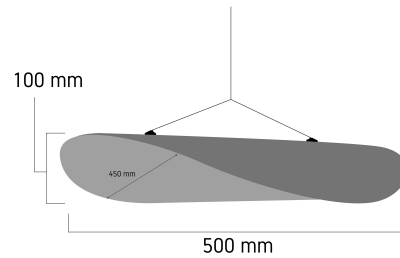

Product Images

P225

Specification Details

PRODUCT	: Chandelier P225
BRAND	: LAMP & LIGHT
DESCRIPTION	: Chandelier
DIMENSION	: L450 x W500 x H100 mm + Cable Length 1900 mm
LAMP TYPE	: LED Built-in x 1 pcs ( Maximum : LED Built-in)
COLOR	: Pearl White
MATERIAL	: Silk
WEIGHT	: 2.000 kg
IP RATING	: IP 20
INSTALLATION	: Surface Mounted
CUT OUT SIZE	: -

Light Source Info

LIGHT COLOR CCT	: 3000K
POWER (WATT)	: 15
LUMEN	: -
BEAM ANGLE	: N/A
CRI	: > 80
INPUT VOLTAGE	: AC 220V
POWER FACTOR	: N/A
AVG. LIFE TIME	: 25,000 Hrs
DIMMABLE	: Non-Dimmable
CONTROL GEAR	: Driver Included