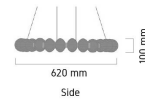

Product Images

P226

Specification Details

PRODUCT	: Chandelier P226
BRAND	: LAMP & LIGHT
DESCRIPTION	: Chandelier
DIMENSION	: L620 x W620 x H100 mm + Cable Length 1300 mm
LAMP TYPE	: LED Built-in x 1 pcs (Maximum : LED Built-in)
COLOR	: Smoke Black
MATERIAL	: Crystal
WEIGHT	: 3.600 kg
IP RATING	: IP 20
INSTALLATION	: Surface Mounted
CUT OUT SIZE	: -

Light Source Info

LIGHT COLOR CCT	: 3000K
POWER (WATT)	: 48
LUMEN	: -
BEAM ANGLE	: N/A
CRI	: > 80
INPUT VOLTAGE	: AC 220V
POWER FACTOR	: N/A
AVG. LIFE TIME	: 25,000 Hrs
DIMMABLE	: Non-Dimmable
CONTROL GEAR	: Driver Included