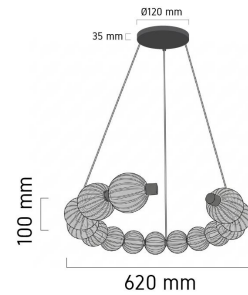

Product Images

P226

Specification Details

PRODUCT	: Chandelier P226
BRAND	: LAMP & LIGHT
DESCRIPTION	: Chandelier
DIMENSION	: L620 x W620 x H100 mm + Cable Length 1300 mm
LAMP TYPE	: LED Built-in x 1 pcs (Maximum : LED Built-in)
COLOR	: Smoke Black
MATERIAL	: Crystal
WEIGHT	: 3.600 kg
IP RATING	: IP 20
INSTALLATION	: Surface Mounted
CUT OUT SIZE	: -

Light Source Info

LIGHT COLOR CCT	: 3000K
POWER (WATT)	: 48
LUMEN	: -
BEAM ANGLE	: N/A
CRI	: > 80
INPUT VOLTAGE	: AC 220V
POWER FACTOR	: N/A
AVG. LIFE TIME	: 25,000 Hrs
DIMMABLE	: Non-Dimmable
CONTROL GEAR	: Driver Included