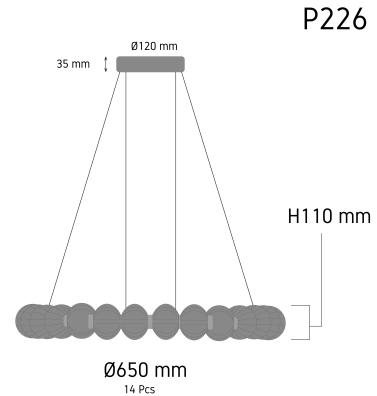

Product Images

Specification Details

PRODUCT	: Chandelier P226
BRAND	: LAMP & LIGHT
DESCRIPTION	: Chandelier
DIMENSION	: L650 x W650 x H110 mm + Cable Length 1450 mm
LAMP TYPE	: LED Built-in x 1 pcs (Maximum : LED Built-in)
COLOR	: Smoke Black
MATERIAL	: Crystal
WEIGHT	: 3.600 kg
IP RATING	: IP 20
INSTALLATION	: Surface Mounted
CUT OUT SIZE	: -

Light Source Info

LIGHT COLOR CCT	: 3000K
POWER (WATT)	: 48
LUMEN	: -
BEAM ANGLE	: N/A
CRI	: > 80
INPUT VOLTAGE	: AC 220V
POWER FACTOR	: N/A
AVG. LIFE TIME	: 25,000 Hrs
DIMMABLE	: Non-Dimmable
CONTROL GEAR	: Driver Included