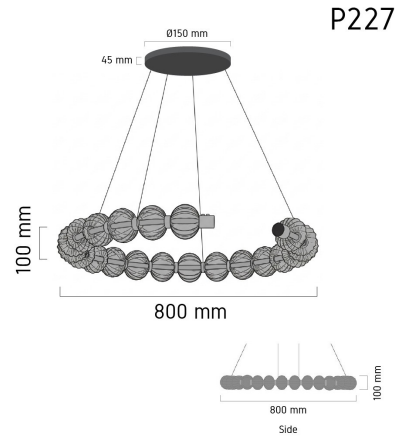

Product Images

P227

Specification Details

PRODUCT	: Chandelier P227
BRAND	: LAMP & LIGHT
DESCRIPTION	: Chandelier
DIMENSION	: L800 x W800 x H100 mm + Cable Length 1700 mm
LAMP TYPE	: LED Built-in x 1 pcs (Maximum : LED Built-in)
COLOR	: Smoke Black
MATERIAL	: Crystal
WEIGHT	: 5.500 kg
IP RATING	: IP 20
INSTALLATION	: Surface Mounted
CUT OUT SIZE	: -

Light Source Info

LIGHT COLOR CCT	: 3000K
POWER (WATT)	: 64
LUMEN	: -
BEAM ANGLE	: N/A
CRI	: > 80
INPUT VOLTAGE	: AC 220V
POWER FACTOR	: N/A
AVG. LIFE TIME	: 25,000 Hrs
DIMMABLE	: Non-Dimmable
CONTROL GEAR	: Driver Included