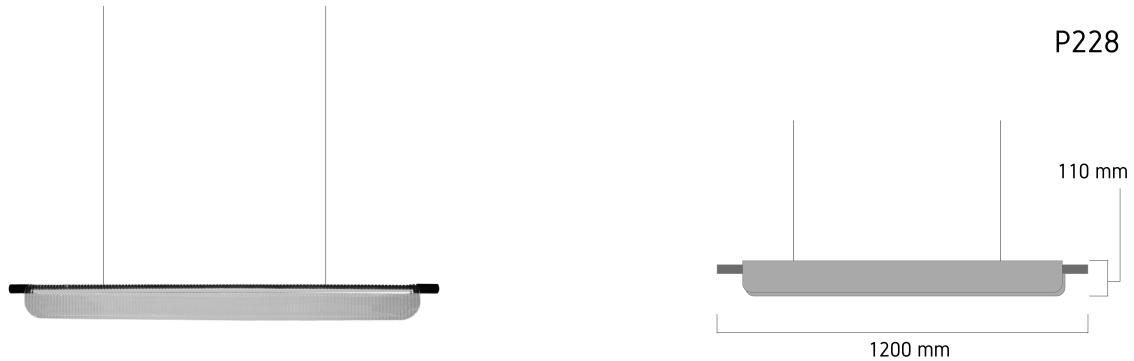

Product Images

Specification Details

PRODUCT	: Chandelier MILKY BAR P228
BRAND	: LAMP & LIGHT
DESCRIPTION	: Chandelier
DIMENSION	: L1,200 x W100 x H110 mm + Cable Length 1000 mm
LAMP TYPE	: LED Built-in x 1 pcs (Maximum : LED Built-in)
COLOR	: Black
MATERIAL	: Acrylic
WEIGHT	: 3.600 kg
IP RATING	: IP 20
INSTALLATION	: Surface Mounted
CUT OUT SIZE	: -

Light Source Info

LIGHT COLOR CCT	: 3 CCT
POWER (WATT)	: 15
LUMEN	: -
BEAM ANGLE	: N/A
CRI	: > 80
INPUT VOLTAGE	: AC 220V
POWER FACTOR	: N/A
AVG. LIFE TIME	: 25,000 Hrs
DIMMABLE	: Non-Dimmable
CONTROL GEAR	: Driver Included