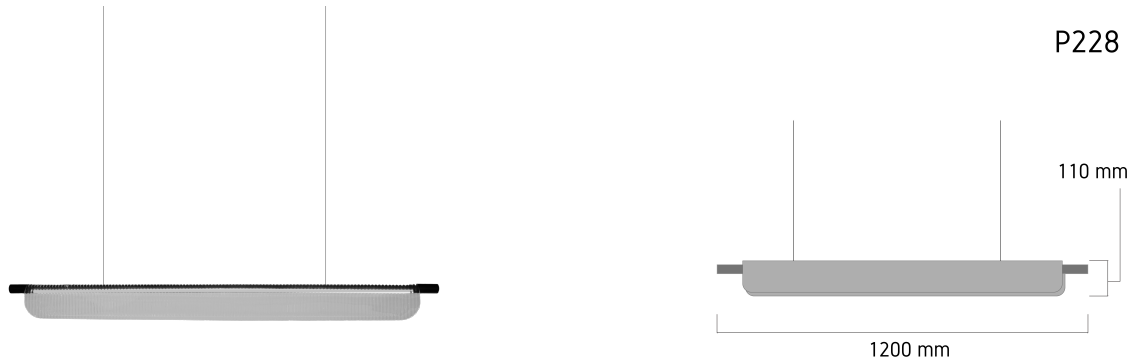

Product Images

Specification Details

PRODUCT	: Chandelier P228
BRAND	: LAMP & LIGHT
DESCRIPTION	: Chandelier
DIMENSION	: L1,200 x W100 x H110 mm + Cable Length 1000 mm
LAMP TYPE	: LED Built-in x 1 pcs (Maximum : LED Built-in)
COLOR	: Black
MATERIAL	: Acrylic
WEIGHT	: 3.600 kg
IP RATING	: IP 20
INSTALLATION	: Surface Mounted
CUT OUT SIZE	: -

Light Source Info

LIGHT COLOR CCT	: 3 CCT
POWER (WATT)	: 15
LUMEN	: -
BEAM ANGLE	: N/A
CRI	: > 80
INPUT VOLTAGE	: AC 220V
POWER FACTOR	: N/A
AVG. LIFE TIME	: 25,000 Hrs
DIMMABLE	: Non-Dimmable
CONTROL GEAR	: Driver Included