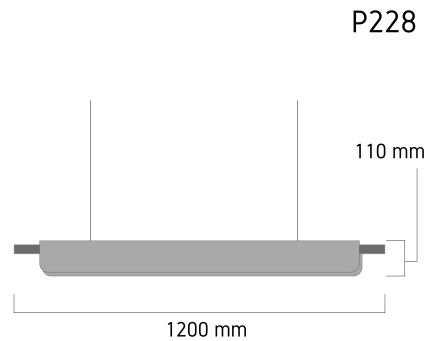

**Product Images**

**Specification Details**

PRODUCT	: Chandelier P228
BRAND	: LAMP & LIGHT
DESCRIPTION	: Chandelier
DIMENSION	: L1,200 x W100 x H110 mm + Cable Length 1000 mm
LAMP TYPE	: LED Built-in x 1 pcs ( Maximum : LED Built-in)
COLOR	: Black
MATERIAL	: Acrylic
WEIGHT	: 3.600 kg
IP RATING	: IP 20
INSTALLATION	: Surface Mounted
CUT OUT SIZE	: -

**Light Source Info**

LIGHT COLOR CCT	: 3 CCT
POWER (WATT)	: 15
LUMEN	: -
BEAM ANGLE	: N/A
CRI	: > 80
INPUT VOLTAGE	: AC 220V
POWER FACTOR	: N/A
AVG. LIFE TIME	: 25,000 Hrs
DIMMABLE	: Non-Dimmable
CONTROL GEAR	: Driver Included