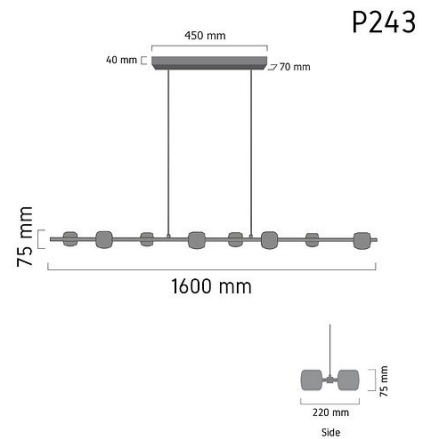

Specification Sheet

Saleman Contact : _____

v.20260502033111

Product Images

Specification Details

PRODUCT	: Chandelier P 243
BRAND	: LAMP & LIGHT
DESCRIPTION	: Chandelier
DIMENSION	: L1,600 x W220 x H75 mm + Cable Length 1500 mm
LAMP TYPE	: LED Built-in x 1 pcs
COLOR	: Black
MATERIAL	: Aluminum,Metal
WEIGHT	: 2.100 kg
IP RATING	: IP 20
INSTALLATION	: Surface Mounted
CUT OUT SIZE	: -

Light Source Info

LIGHT COLOR CCT	: 3000K
POWER (WATT)	: 40
LUMEN	: 2600
BEAM ANGLE	: 180 D
CRI	: > 80
INPUT VOLTAGE	: AC 220V
POWER FACTOR	: 0.5
AVG. LIFE TIME	: 25,000 Hrs
DIMMABLE	: Non-Dimmable
CONTROL GEAR	: Driver Included