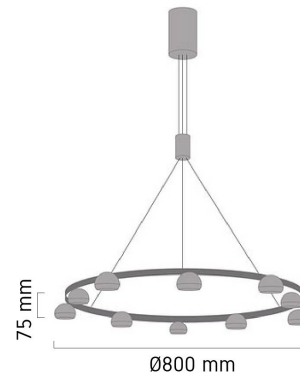

Specification Sheet

Saleman Contact : _____

v.20260325095657

Product Images

P245

Specification Details

PRODUCT	: Chandelier P 245
BRAND	: LAMP & LIGHT
DESCRIPTION	: Chandelier
DIMENSION	: L800 x W800 x H75 mm + Cable Length 1500 mm
LAMP TYPE	: LED Built-in x 1 pcs (Maximum : LED Built-in)
COLOR	: Black
MATERIAL	: Aluminum,Metal
WEIGHT	: 3.600 kg
IP RATING	: IP 20
INSTALLATION	: Surface Mounted
CUT OUT SIZE	: -

Light Source Info

LIGHT COLOR CCT	: 3000K
POWER (WATT)	: 50
LUMEN	: 3250
BEAM ANGLE	: 180 D
CRI	: > 80
INPUT VOLTAGE	: AC 220V
POWER FACTOR	: 0.5
AVG. LIFE TIME	: 25,000 Hrs
DIMMABLE	: Non-Dimmable
CONTROL GEAR	: Driver Included