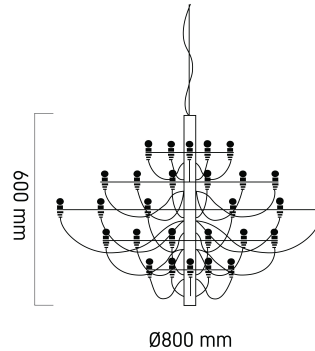

Product Images

P246

Specification Details

PRODUCT	: Chandelier P 246
BRAND	: LAMP & LIGHT
DESCRIPTION	: Chandelier
DIMENSION	: L800 x W800 x H600 mm + Cable Length 1000 mm
LAMP TYPE	: E14 x 30 pcs ( Maximum : LED E14 x 30 pcs (Include Bulb 4W))
COLOR	: Chrome
MATERIAL	: Metal
WEIGHT	: 4.500 kg
IP RATING	: IP 20
INSTALLATION	: Surface Mounted
CUT OUT SIZE	: -

Light Source Info

LIGHT COLOR CCT	: Depend On Bulb
POWER (WATT)	: Depend on Bulb
LUMEN	: Depend on Bulb
BEAM ANGLE	: Depend On Bulb
CRI	: Depend On Bulb
INPUT VOLTAGE	: Depend On Bulb
POWER FACTOR	: Depend On Bulb
AVG. LIFE TIME	: Depend On Bulb
DIMMABLE	: Depend On Bulb
CONTROL GEAR	: