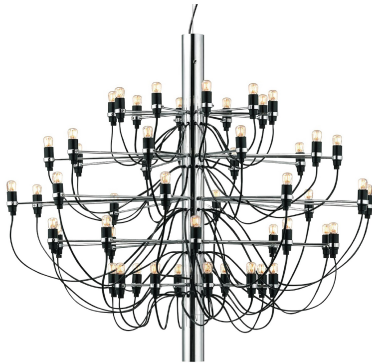

Product Images

P246

Specification Details

PRODUCT	: Chandelier P 246
BRAND	: LAMP & LIGHT
DESCRIPTION	: Chandelier
DIMENSION	: L800 x W800 x H600 mm + Cable Length 1000 mm
LAMP TYPE	: E14 x 30 pcs ( Maximum : LED E14 x 30 pcs (Include Bulb 4W))
COLOR	: Chrome
MATERIAL	: Metal
WEIGHT	: 4.500 kg
IP RATING	: IP 20
INSTALLATION	: Surface Mounted
CUT OUT SIZE	: -

Light Source Info

LIGHT COLOR CCT	: Depend On Bulb
POWER (WATT)	: Depend on Bulb
LUMEN	: Depend on Bulb
BEAM ANGLE	: Depend On Bulb
CRI	: Depend On Bulb
INPUT VOLTAGE	: Depend On Bulb
POWER FACTOR	: Depend On Bulb
AVG. LIFE TIME	: Depend On Bulb
DIMMABLE	: Depend On Bulb
CONTROL GEAR	: