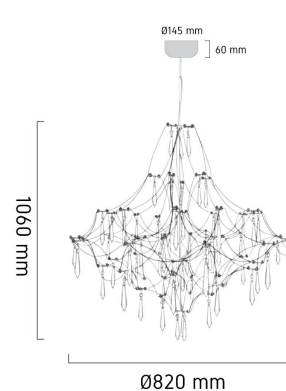

Product Images

P263

Specification Details

PRODUCT	: Chandelier P263
BRAND	: LAMP & LIGHT
DESCRIPTION	: Chandelier
DIMENSION	: L820 x W820 x H1,060 mm + Cable Length 1000 mm
LAMP TYPE	: LED Built-in x 0 pcs (Maximum : 70W)
COLOR	: Silver
MATERIAL	: Stainless Steel,-
WEIGHT	: 4.000 kg
IP RATING	: IP 20
INSTALLATION	: Surface Mounted
CUT OUT SIZE	: N/A

Light Source Info

LIGHT COLOR CCT	: 3000K
POWER (WATT)	: 70W
LUMEN	: 16
BEAM ANGLE	: Depend On Bulb
CRI	: Depend On Bulb
INPUT VOLTAGE	: Depend On Bulb
POWER FACTOR	: Depend On Bulb
AVG. LIFE TIME	: Depend On Bulb
DIMMABLE	: Depend On Bulb
CONTROL GEAR	: N/A