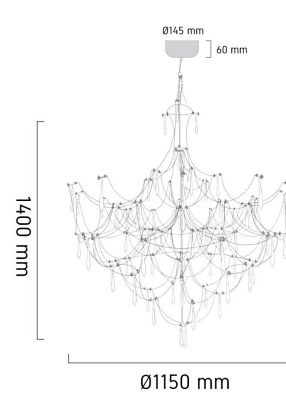

Product Images

P264

Specification Details

PRODUCT	: Chandelier BUCKINGHAM P264
BRAND	: LAMP & LIGHT
DESCRIPTION	: Chandelier
DIMENSION	: L1,150 x W1,150 x H1,400 mm + Cable Length 1200 mm
LAMP TYPE	: LED Built-in x 0 pcs (Maximum : 70W)
COLOR	: Silver
MATERIAL	: Stainless Steel
WEIGHT	: 6.000 kg
IP RATING	: IP 20
INSTALLATION	: Surface Mounted
CUT OUT SIZE	: N/A

Light Source Info

LIGHT COLOR CCT	: 3000K
POWER (WATT)	: 70W
LUMEN	: 16
BEAM ANGLE	: Depend On Bulb
CRI	: Depend On Bulb
INPUT VOLTAGE	: Depend On Bulb
POWER FACTOR	: Depend On Bulb
AVG. LIFE TIME	: Depend On Bulb
DIMMABLE	: Depend On Bulb
CONTROL GEAR	: N/A