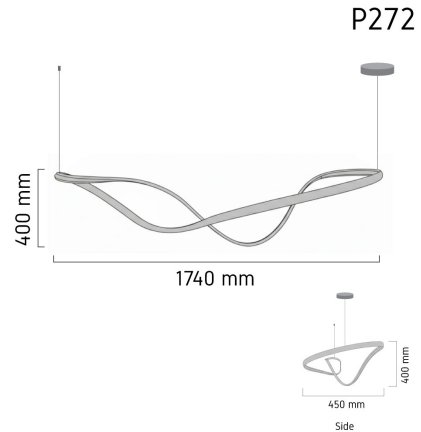

**Product Images**

**Specification Details**

PRODUCT	: Chandelier P272
BRAND	: LAMP & LIGHT
DESCRIPTION	: Pendant Lamp
DIMENSION	: L1,740 x W450 x H400 mm + Cable Length 2700 mm
LAMP TYPE	: LED x 1 pcs
COLOR	: Black
MATERIAL	: Acrylic,Aluminium
WEIGHT	: 4.500 kg
IP RATING	: IP 20
INSTALLATION	: Surface Mounted
CUT OUT SIZE	: N/A

**Light Source Info**

LIGHT COLOR CCT	: Depend On Bulb
POWER (WATT)	: 60
LUMEN	: 16
BEAM ANGLE	: Depend On Bulb
CRI	: Depend On Bulb
INPUT VOLTAGE	: Depend On Bulb
POWER FACTOR	: Depend On Bulb
AVG. LIFE TIME	: Depend On Bulb
DIMMABLE	: Depend On Bulb
CONTROL GEAR	: N/A