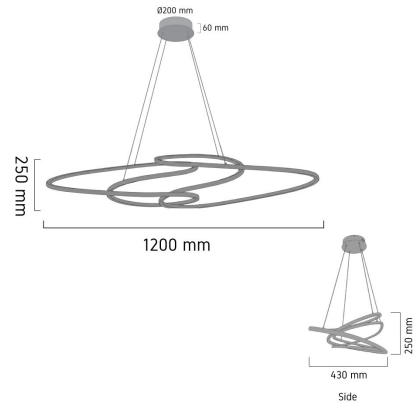

Product Images

P273

Specification Details

PRODUCT	: Chandelier P273
BRAND	: LAMP & LIGHT
DESCRIPTION	: Chandelier
DIMENSION	: L1,200 x W430 x H250 mm + Cable Length 1700 mm
LAMP TYPE	: LED Built-in x 1 pcs
COLOR	: Gold
MATERIAL	: Acrylic,Aluminium
WEIGHT	: 1.900 kg
IP RATING	: IP 20
INSTALLATION	: Surface Mounted
CUT OUT SIZE	: N/A

Light Source Info

LIGHT COLOR CCT	: 3000K
POWER (WATT)	: 63 W
LUMEN	: 16
BEAM ANGLE	: Depend On Bulb
CRI	: Depend On Bulb
INPUT VOLTAGE	: Depend On Bulb
POWER FACTOR	: Depend On Bulb
AVG. LIFE TIME	: Depend On Bulb
DIMMABLE	: Depend On Bulb
CONTROL GEAR	: N/A