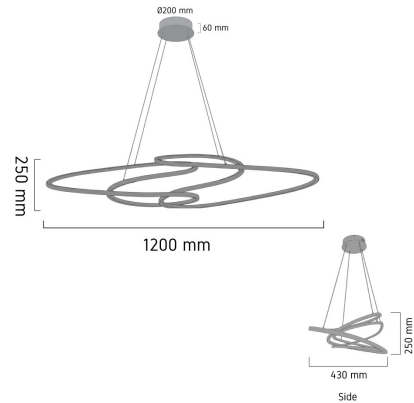

**Product Images**

P273

**Specification Details**

PRODUCT	: Chandelier P273
BRAND	: LAMP & LIGHT
DESCRIPTION	: Chandelier
DIMENSION	: L1,200 x W430 x H250 mm + Cable Length 1700 mm
LAMP TYPE	: LED Built-in x 1 pcs
COLOR	: Gold
MATERIAL	: Acrylic,Aluminium
WEIGHT	: 1.900 kg
IP RATING	: IP 20
INSTALLATION	: Surface Mounted
CUT OUT SIZE	: N/A

**Light Source Info**

LIGHT COLOR CCT	: 3000K
POWER (WATT)	: 63 W
LUMEN	: 16
BEAM ANGLE	: Depend On Bulb
CRI	: Depend On Bulb
INPUT VOLTAGE	: Depend On Bulb
POWER FACTOR	: Depend On Bulb
AVG. LIFE TIME	: Depend On Bulb
DIMMABLE	: Depend On Bulb
CONTROL GEAR	: N/A