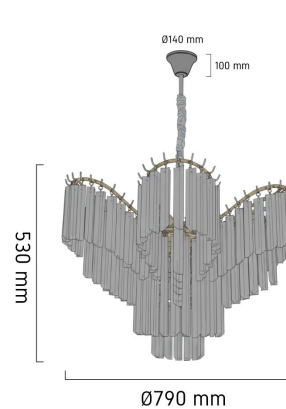

Product Images

P276

Specification Details

PRODUCT	: Chandelier P276
BRAND	: LAMP & LIGHT
DESCRIPTION	: Chandelier
DIMENSION	: L790 x W790 x H530 mm + Cable Length 900 mm
LAMP TYPE	: E14 x 16 pcs (Maximum : E14 8W)
COLOR	: Gold
MATERIAL	: Glass,Metal
WEIGHT	: 20.500 kg
IP RATING	: IP 20
INSTALLATION	: Surface Mounted
CUT OUT SIZE	: N/A

Light Source Info

LIGHT COLOR CCT	: Depend On Bulb
POWER (WATT)	: 8W
LUMEN	: 16
BEAM ANGLE	: Depend On Bulb
CRI	: Depend On Bulb
INPUT VOLTAGE	: Depend On Bulb
POWER FACTOR	: Depend On Bulb
AVG. LIFE TIME	: Depend On Bulb
DIMMABLE	: Depend On Bulb
CONTROL GEAR	: N/A