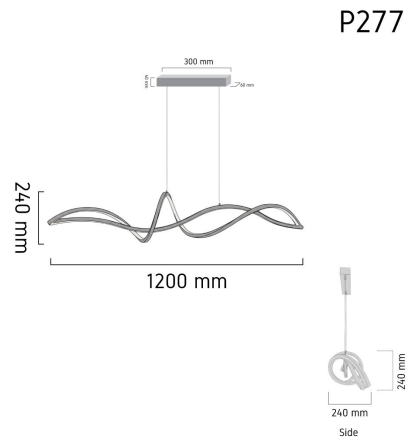

Product Images

Specification Details

PRODUCT	: Chandelier BALLETT P277
BRAND	: LAMP & LIGHT
DESCRIPTION	: Chandelier
DIMENSION	: L1,200 x W240 x H240 mm + Cable Length 1600 mm
LAMP TYPE	: LED Built-in x 1 pcs
COLOR	: Rose Gold
MATERIAL	: Stainless Steel
WEIGHT	: 2.200 kg
IP RATING	: IP 20
INSTALLATION	: Surface Mounted
CUT OUT SIZE	: N/A

Light Source Info

LIGHT COLOR CCT	: 3000K
POWER (WATT)	: 43 W
LUMEN	: 5160 lm
BEAM ANGLE	: Depend On Bulb
CRI	: Depend On Bulb
INPUT VOLTAGE	: Depend On Bulb
POWER FACTOR	: Depend On Bulb
AVG. LIFE TIME	: Depend On Bulb
DIMMABLE	: Depend On Bulb
CONTROL GEAR	: N/A