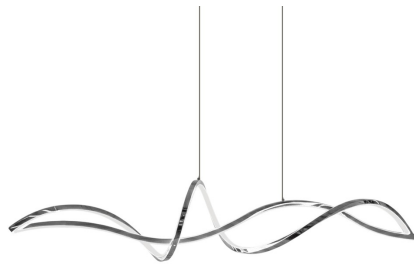

Product Images

P278

Specification Details

PRODUCT	: Chandelier BALLETT P278
BRAND	: LAMP & LIGHT
DESCRIPTION	: Chandelier
DIMENSION	: L1,200 x W200 x H200 mm + Cable Length 1600 mm
LAMP TYPE	: LED Built-in x 1 pcs
COLOR	: Pearl Black
MATERIAL	: Stainless Steel
WEIGHT	: 2.200 kg
IP RATING	: IP 20
INSTALLATION	: Surface Mounted
CUT OUT SIZE	: N/A

Light Source Info

LIGHT COLOR CCT	: 3000K
POWER (WATT)	: 43 W
LUMEN	: 5160 lm
BEAM ANGLE	: Depend On Bulb
CRI	: Depend On Bulb
INPUT VOLTAGE	: Depend On Bulb
POWER FACTOR	: Depend On Bulb
AVG. LIFE TIME	: Depend On Bulb
DIMMABLE	: Depend On Bulb
CONTROL GEAR	: N/A