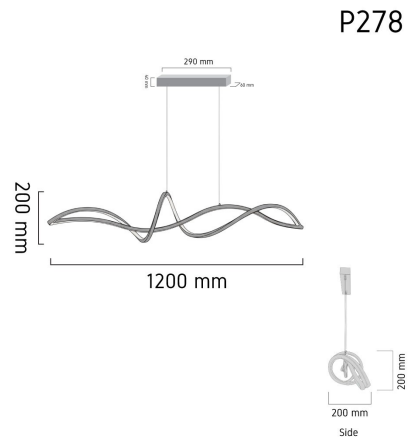

Product Images

P278

Specification Details

PRODUCT	: Chandelier BALLETT P278
BRAND	: LAMP & LIGHT
DESCRIPTION	: Chandelier
DIMENSION	: L1,200 x W200 x H200 mm + Cable Length 1600 mm
LAMP TYPE	: LED Built-in x 1 pcs
COLOR	: Pearl Black
MATERIAL	: Stainless Steel
WEIGHT	: 2.200 kg
IP RATING	: IP 20
INSTALLATION	: Surface Mounted
CUT OUT SIZE	: N/A

Light Source Info

LIGHT COLOR CCT	: 3000K
POWER (WATT)	: 43 W
LUMEN	: 5160 lm
BEAM ANGLE	: Depend On Bulb
CRI	: Depend On Bulb
INPUT VOLTAGE	: Depend On Bulb
POWER FACTOR	: Depend On Bulb
AVG. LIFE TIME	: Depend On Bulb
DIMMABLE	: Depend On Bulb
CONTROL GEAR	: N/A