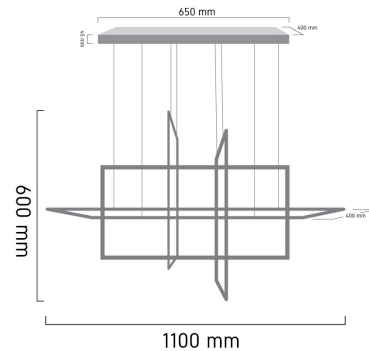

**Product Images**

P279

**Specification Details**

PRODUCT	: Chandelier ROYAL CROSS P279
BRAND	: LAMP & LIGHT
DESCRIPTION	: Chandelier
DIMENSION	: L1,100 x W400 x H600 mm + Cable Length 1800 mm
LAMP TYPE	: LED Built-in x 0 pcs
COLOR	: Rose Gold
MATERIAL	: Stainless Steel
WEIGHT	: 4.700 kg
IP RATING	: IP 20
INSTALLATION	: Surface Mounted
CUT OUT SIZE	: N/A

**Light Source Info**

LIGHT COLOR CCT	: Depend On Bulb
POWER (WATT)	: 55 W
LUMEN	: 7200 lm
BEAM ANGLE	: Depend On Bulb
CRI	: Depend On Bulb
INPUT VOLTAGE	: Depend On Bulb
POWER FACTOR	: Depend On Bulb
AVG. LIFE TIME	: Depend On Bulb
DIMMABLE	: Depend On Bulb
CONTROL GEAR	: N/A