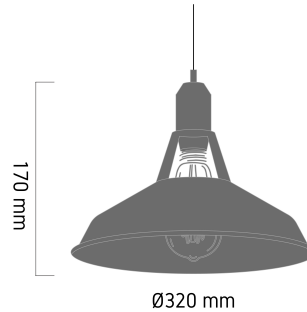

Product Images

Q244

Specification Details

PRODUCT	: Pendant Lamp Q244
BRAND	: LAMP & LIGHT
DESCRIPTION	: Pendant Lamp
DIMENSION	: L320 x W320 x H170 mm + Cable Length 1000 mm
LAMP TYPE	: E27 x 1 pcs (Maximum : 15W (Prefer LED ST64 4W Classic))
COLOR	: Black,Brass
MATERIAL	: Steel
WEIGHT	: 1.000 kg
IP RATING	: IP 20
INSTALLATION	: Surface Mounted
CUT OUT SIZE	: -

Light Source Info

LIGHT COLOR CCT	: Depend On Bulb
POWER (WATT)	: -
LUMEN	: -
BEAM ANGLE	: Depend On Bulb
CRI	: Depend On Bulb
INPUT VOLTAGE	: Depend On Bulb
POWER FACTOR	: Depend On Bulb
AVG. LIFE TIME	: Depend On Bulb
DIMMABLE	: Depend On Bulb
CONTROL GEAR	: