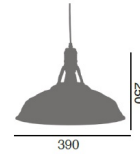

Product Images

Q245
Dimension:
 390x390x250mm
Material: Steel
Color:
 Black, Brass

Specification Details

PRODUCT	: Pendant Lamp Q245
BRAND	: LAMP & LIGHT
DESCRIPTION	: Pendant Lamp
DIMENSION	: L390 x W390 x H220 mm + Cable Length 1000 mm
LAMP TYPE	: E27 x 1 pcs (Maximum : 15W (Prefer LED ST64 4W Classic))
COLOR	: Black, Brass
MATERIAL	: Steel
WEIGHT	: 1.5 kg
IP RATING	: IP 20
INSTALLATION	: Surface Mounted
CUT OUT SIZE	: -

Light Source Info

LIGHT COLOR CCT	: Depend On Bulb
POWER (WATT)	: -
LUMEN	: -
BEAM ANGLE	: Depend On Bulb
CRI	: Depend On Bulb
INPUT VOLTAGE	: Depend On Bulb
POWER FACTOR	: Depend On Bulb
AVG. LIFE TIME	: Depend On Bulb
DIMMABLE	: Depend On Bulb
CONTROL GEAR	: