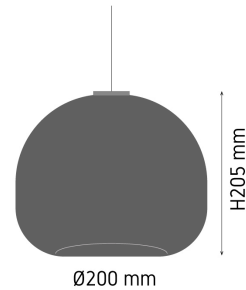

Product Images

Q391

Specification Details

|              |   |
|--------------|---|
| PRODUCT      | : Pendant Lamp Q391                                   |
| BRAND        | : LAMP & LIGHT  |
| DESCRIPTION  | : Pendant Lamp  |
| DIMENSION    | : L200 x W200 x H205 mm + Cable Length 2000 mm        |
| LAMP TYPE    | : E27 x 1 pcs ( Maximum : 3W (Prefer G45 Classic 2W)) |
| COLOR        | : Smokey Black  |
| MATERIAL     | : Glass   |
| WEIGHT       | : 1.7 kg  |
| IP RATING    | : IP 20   |
| INSTALLATION | : Surface Mounted                                     |
| CUT OUT SIZE | : -   |

Light Source Info

|                 |                  |
|-----------------|------------------|
| LIGHT COLOR CCT | : Depend On Bulb |
| POWER (WATT)    | : -              |
| LUMEN           | : -              |
| BEAM ANGLE      | : Depend On Bulb |
| CRI             | : Depend On Bulb |
| INPUT VOLTAGE   | : Depend On Bulb |
| POWER FACTOR    | : Depend On Bulb |
| AVG. LIFE TIME  | : Depend On Bulb |
| DIMMABLE        | : Depend On Bulb |
| CONTROL GEAR    | :                |