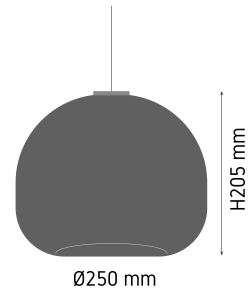

Product Images

Q391

Specification Details

PRODUCT	: Pendant Lamp Q391
BRAND	: LAMP & LIGHT
DESCRIPTION	: Pendant Lamp
DIMENSION	: L250 x W250 x H205 mm + Cable Length 2000 mm
LAMP TYPE	: E27 x 1 pcs ( Maximum : 3W (Prefer G45 Classic 2W))
COLOR	: Smoke Black
MATERIAL	: Glass
WEIGHT	: 1.700 kg
IP RATING	: IP 20
INSTALLATION	: Surface Mounted
CUT OUT SIZE	: -

Light Source Info

LIGHT COLOR CCT	: Depend On Bulb
POWER (WATT)	: -
LUMEN	: -
BEAM ANGLE	: Depend On Bulb
CRI	: Depend On Bulb
INPUT VOLTAGE	: Depend On Bulb
POWER FACTOR	: Depend On Bulb
AVG. LIFE TIME	: Depend On Bulb
DIMMABLE	: Depend On Bulb
CONTROL GEAR	: