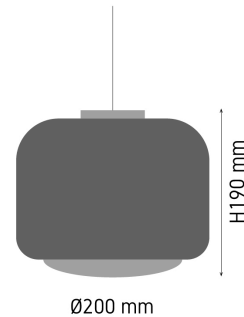

Product Images

Q392

Specification Details

PRODUCT	: Pendant Lamp Q392
BRAND	: LAMP & LIGHT
DESCRIPTION	: Pendant Lamp
DIMENSION	: L200 x W200 x H190 mm + Cable Length 2000 mm
LAMP TYPE	: E27 x 1 pcs (Maximum : 8W)
COLOR	: Smokey Black
MATERIAL	: Glass
WEIGHT	: 0.5 kg
IP RATING	: IP 20
INSTALLATION	: Surface Mounted
CUT OUT SIZE	: -

Light Source Info

LIGHT COLOR CCT	: Depend On Bulb
POWER (WATT)	: -
LUMEN	: -
BEAM ANGLE	: Depend On Bulb
CRI	: Depend On Bulb
INPUT VOLTAGE	: Depend On Bulb
POWER FACTOR	: Depend On Bulb
AVG. LIFE TIME	: Depend On Bulb
DIMMABLE	: Depend On Bulb
CONTROL GEAR	: