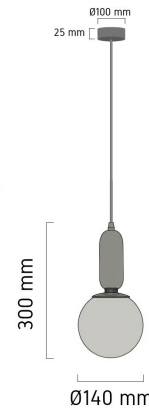

Product Images

Q342

Specification Details

PRODUCT	: Pendant Lamp Q342
BRAND	: LAMP & LIGHT
DESCRIPTION	: Pendant Lamp
DIMENSION	: L140 x W140 x H300 mm + Cable Length 2200 mm
LAMP TYPE	: E27 x 1 pcs (Maximum : 3W (Prefer : G45))
COLOR	: Gold,Pearl White
MATERIAL	: Glass,Powder Coated Steel
WEIGHT	: 1.000 kg
IP RATING	: IP 20
INSTALLATION	: Surface Mounted
CUT OUT SIZE	: -

Light Source Info

LIGHT COLOR CCT	: Depend On Bulb
POWER (WATT)	: -
LUMEN	: -
BEAM ANGLE	: Depend On Bulb
CRI	: Depend On Bulb
INPUT VOLTAGE	: Depend On Bulb
POWER FACTOR	: Depend On Bulb
AVG. LIFE TIME	: Depend On Bulb
DIMMABLE	: Depend On Bulb
CONTROL GEAR	: