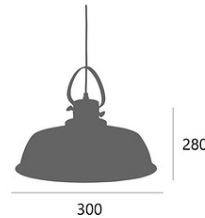

Product Images

Q354
Dimension :
Ø350mm x H280mm
Color :
Grey , Rosegold
Material :
Aluminum

Specification Details

PRODUCT	: Pendant Lamp Q354
BRAND	: LAMP & LIGHT
DESCRIPTION	: Pendant Lamp
DIMENSION	: L350 x W350 x H280 mm + Cable Length 1000 mm
LAMP TYPE	: E27 x 1 pcs (Maximum : 15W (Prefer LED ST64 4W Classic))
COLOR	: Grey, Rosegold
MATERIAL	: Steel
WEIGHT	: 1.4 kg
IP RATING	: IP 20
INSTALLATION	: Surface Mounted
CUT OUT SIZE	: -

Light Source Info

LIGHT COLOR CCT	: Depend On Bulb
POWER (WATT)	: -
LUMEN	: -
BEAM ANGLE	: Depend On Bulb
CRI	: Depend On Bulb
INPUT VOLTAGE	: Depend On Bulb
POWER FACTOR	: Depend On Bulb
AVG. LIFE TIME	: Depend On Bulb
DIMMABLE	: Depend On Bulb
CONTROL GEAR	: