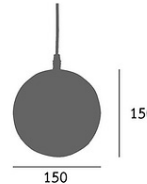

Product Images

Q361  
 Dimension : Ø150mm x H150mm  
 (Suspension Length 1000mm)  
 Lamp Type : LED E27 x 1pc  
 (prefer G45 2W Classic)  
 Color : Gold , Pearl White  
 Material : Steel, Glass

Specification Details

PRODUCT	: Pendant Lamp Q361
BRAND	: EZ Lighting
DESCRIPTION	: Pendant Lamp
DIMENSION	: L150 x W150 x H150 mm + Cable Length 1000 mm
LAMP TYPE	: E27 x 1 pcs ( Maximum : 3W (Prefer LED G45 2W Classic))
COLOR	: Gold,Pearl White
MATERIAL	: Glass,Steel
WEIGHT	: 1.000 kg
IP RATING	: IP 20
INSTALLATION	: Surface Mounted
CUT OUT SIZE	: -

Light Source Info

LIGHT COLOR CCT	: Depend On Bulb
POWER (WATT)	: -
LUMEN	: -
BEAM ANGLE	: Depend On Bulb
CRI	: Depend On Bulb
INPUT VOLTAGE	: Depend On Bulb
POWER FACTOR	: Depend On Bulb
AVG. LIFE TIME	: Depend On Bulb
DIMMABLE	: Depend On Bulb
CONTROL GEAR	: