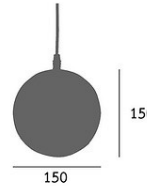

Product Images

Q361
 Dimension : Ø150mm x H150mm
 (Suspension Length 1000mm)
 Lamp Type : LED E27 x 1pc
 (prefer G45 2W Classic)
 Color : Gold , Pearl White
 Material : Steel, Glass

Specification Details

PRODUCT	: Pendant Lamp VELUNA Q361
BRAND	: EZ Lighting
DESCRIPTION	: Pendant Lamp
DIMENSION	: L150 x W150 x H150 mm + Cable Length 1000 mm
LAMP TYPE	: E27 x 1 pcs (Maximum : 3W (Prefer LED G45 2W Classic))
COLOR	: Gold,Pearl White
MATERIAL	: Glass,Steel
WEIGHT	: 1.000 kg
IP RATING	: IP 20
INSTALLATION	: Surface Mounted
CUT OUT SIZE	: -