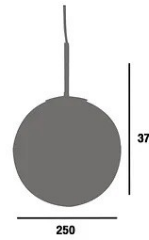

Product Images

Q373
Dimension :
 Ø250 x H370mm. (Suspension Length 1000mm)
Color :
 Brass, Clear
Material :
 Steel , Glass

Specification Details

PRODUCT : Pendant Lamp Hand-Blow Q373
 BRAND : EZ Lighting
 DESCRIPTION : Pendant Lamp
 DIMENSION : L250 x W250 x H370 mm + Cable Length 1000 mm
 LAMP TYPE : E27 x 1 pcs (Maximum : 8W (Prefer LED G45 2W Classic))
 COLOR : Black,Clear
 MATERIAL : Glass,Powder Coated Steel
 WEIGHT : 2.000 kg
 IP RATING : IP 20
 INSTALLATION : Surface Mounted
 CUT OUT SIZE : -

Light Source Info

LIGHT COLOR CCT : Depend On Bulb
 POWER (WATT) : -
 LUMEN : -
 BEAM ANGLE : Depend On Bulb
 CRI : Depend On Bulb
 INPUT VOLTAGE : Depend On Bulb
 POWER FACTOR : Depend On Bulb
 AVG. LIFE TIME : Depend On Bulb
 DIMMABLE : Depend On Bulb
 CONTROL GEAR :