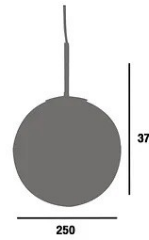

Product Images

Q373
Dimension :
 Ø250 x H370mm. (Suspension Length 1000mm)
Color :
 Brass, Clear
Material :
 Steel , Glass

Specification Details

PRODUCT : Pendant Lamp Q373
 BRAND : EZ Lighting
 DESCRIPTION : Pendant Lamp
 DIMENSION : L250 x W250 x H370 mm + Cable Length 1000 mm
 LAMP TYPE : E27 x 1 pcs (Maximum : 8W (Prefer LED G45 2W Classic))
 COLOR : Black,Clear
 MATERIAL : Glass,Powder Coated Steel
 WEIGHT : 2.000 kg
 IP RATING : IP 20
 INSTALLATION : Surface Mounted
 CUT OUT SIZE : -

Light Source Info

LIGHT COLOR CCT : Depend On Bulb
 POWER (WATT) : -
 LUMEN : -
 BEAM ANGLE : Depend On Bulb
 CRI : Depend On Bulb
 INPUT VOLTAGE : Depend On Bulb
 POWER FACTOR : Depend On Bulb
 AVG. LIFE TIME : Depend On Bulb
 DIMMABLE : Depend On Bulb
 CONTROL GEAR :