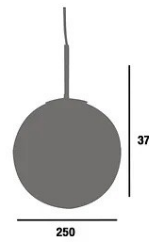

Product Images

Q373
Dimension :
 Ø250 x H370mm. (Suspension Length 1000mm)
Color :
 Brass, Clear
Material :
 Steel , Glass

Specification Details

PRODUCT : Pendant Lamp Hand-Blow Q373
 BRAND : EZ Lighting
 DESCRIPTION : Pendant Lamp
 DIMENSION : L250 x W250 x H370 mm + Cable Length 1000 mm
 LAMP TYPE : E27 x 1 pcs (Maximum : 8W (Prefer LED G45 2W Classic))
 COLOR : Black,Clear
 MATERIAL : Glass,Powder Coated Steel
 WEIGHT : 2.000 kg
 IP RATING : IP 20
 INSTALLATION : Surface Mounted
 CUT OUT SIZE : -

Light Source Info

LIGHT COLOR CCT : Depend On Bulb
 POWER (WATT) : -
 LUMEN : -
 BEAM ANGLE : Depend On Bulb
 CRI : Depend On Bulb
 INPUT VOLTAGE : Depend On Bulb
 POWER FACTOR : Depend On Bulb
 AVG. LIFE TIME : Depend On Bulb
 DIMMABLE : Depend On Bulb
 CONTROL GEAR :