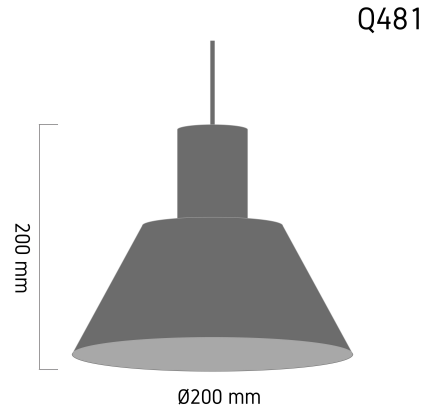

Product Images

Specification Details

PRODUCT	: Pendant Lamp Q481
BRAND	: LAMP & LIGHT
DESCRIPTION	: Pendant Lamp
DIMENSION	: L200 x W200 x H200 mm + Cable Length 1800 mm
LAMP TYPE	: E27 x 1 pcs ( Maximum : 6W (Prefer : 3W))
COLOR	: Beige,White
MATERIAL	: Aluminium,Acrylic
WEIGHT	: 0.560 kg
IP RATING	: IP 20
INSTALLATION	: Surface Mounted
CUT OUT SIZE	: -

Light Source Info

LIGHT COLOR CCT	: Depend On Bulb
POWER (WATT)	: -
LUMEN	: -
BEAM ANGLE	: Depend On Bulb
CRI	: Depend On Bulb
INPUT VOLTAGE	: Depend On Bulb
POWER FACTOR	: Depend On Bulb
AVG. LIFE TIME	: Depend On Bulb
DIMMABLE	: Depend On Bulb
CONTROL GEAR	: