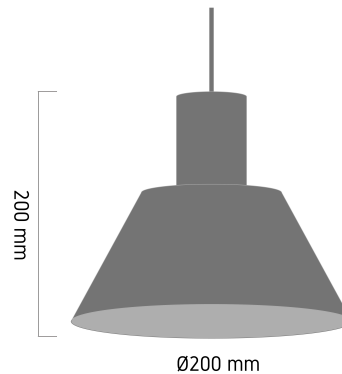

Product Images

Q481

Specification Details

PRODUCT	: Pendant Lamp Q481
BRAND	: LAMP & LIGHT
DESCRIPTION	: Pendant Lamp
DIMENSION	: L200 x W200 x H200 mm + Cable Length 2000 mm
LAMP TYPE	: E27 x 1 pcs (Maximum : 15W (Prefer LED Bulb E27 8W))
COLOR	: Beige, White
MATERIAL	: Acrylic, Aluminium
WEIGHT	: 0.56 kg
IP RATING	: IP 20
INSTALLATION	: Surface Mounted
CUT OUT SIZE	: -

Light Source Info

LIGHT COLOR CCT	: Depend On Bulb
POWER (WATT)	: -
LUMEN	: -
BEAM ANGLE	: Depend On Bulb
CRI	: Depend On Bulb
INPUT VOLTAGE	: Depend On Bulb
POWER FACTOR	: Depend On Bulb
AVG. LIFE TIME	: Depend On Bulb
DIMMABLE	: Depend On Bulb
CONTROL GEAR	: