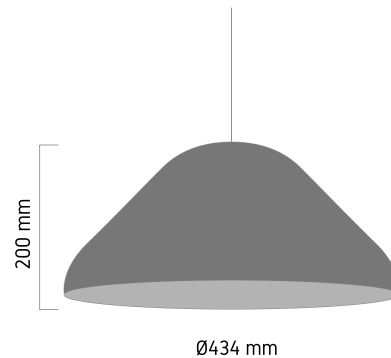

## Specification Details

PRODUCT	: Pendant Lamp Q484
BRAND	: LAMP & LIGHT
DESCRIPTION	: Pendant Lamp
DIMENSION	: L434 x W434 x H200 mm + Cable Length 2000 mm
LAMP TYPE	: E27 x 1 pcs ( Maximum : 15W (Prefer LED Bulb E27 12W))
COLOR	: Black, White
MATERIAL	: Acrylic, Aluminium
WEIGHT	: 1.49 kg
IP RATING	: IP 20
INSTALLATION	: Surface Mounted
CUT OUT SIZE	: -

## Light Source Info

LIGHT COLOR CCT	: Depend On Bulb
POWER (WATT)	: -
LUMEN	: -
BEAM ANGLE	: Depend On Bulb
CRI	: Depend On Bulb
INPUT VOLTAGE	: Depend On Bulb
POWER FACTOR	: Depend On Bulb
AVG. LIFE TIME	: Depend On Bulb
DIMMABLE	: Depend On Bulb
CONTROL GEAR	: