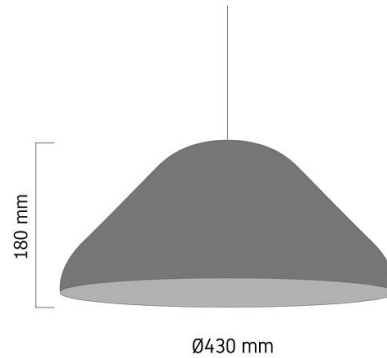

Product Images

Q484

Specification Details

PRODUCT	: Pendant Lamp Q484
BRAND	: LAMP & LIGHT
DESCRIPTION	: Pendant Lamp
DIMENSION	: L430 x W430 x H180 mm + Cable Length 2000 mm
LAMP TYPE	: E27 x 1 pcs (Maximum : 15W (Prefer : 12W))
COLOR	: Black,White
MATERIAL	: Aluminium,Acrylic
WEIGHT	: 1.490 kg
IP RATING	: IP 20
INSTALLATION	: Surface Mounted
CUT OUT SIZE	: -

Light Source Info

LIGHT COLOR CCT	: Depend On Bulb
POWER (WATT)	: -
LUMEN	: -
BEAM ANGLE	: Depend On Bulb
CRI	: Depend On Bulb
INPUT VOLTAGE	: Depend On Bulb
POWER FACTOR	: Depend On Bulb
AVG. LIFE TIME	: Depend On Bulb
DIMMABLE	: Depend On Bulb
CONTROL GEAR	: