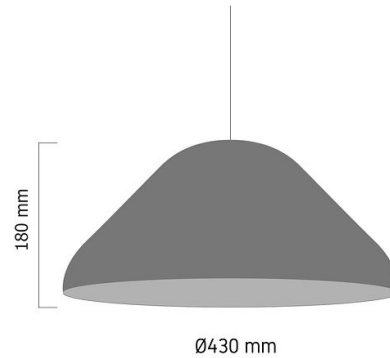

Product Images

Q486

Specification Details

PRODUCT	: Pendant Lamp Q486
BRAND	: LAMP & LIGHT
DESCRIPTION	: Pendant Lamp
DIMENSION	: L430 x W430 x H180 mm + Cable Length 2000 mm
LAMP TYPE	: E27 x 1 pcs (Maximum : 15W (Prefer : 12W))
COLOR	: White
MATERIAL	: Aluminium,Acrylic
WEIGHT	: 1.490 kg
IP RATING	: IP 20
INSTALLATION	: Surface Mounted
CUT OUT SIZE	: -

Light Source Info

LIGHT COLOR CCT	: Depend On Bulb
POWER (WATT)	: -
LUMEN	: -
BEAM ANGLE	: Depend On Bulb
CRI	: Depend On Bulb
INPUT VOLTAGE	: Depend On Bulb
POWER FACTOR	: Depend On Bulb
AVG. LIFE TIME	: Depend On Bulb
DIMMABLE	: Depend On Bulb
CONTROL GEAR	: