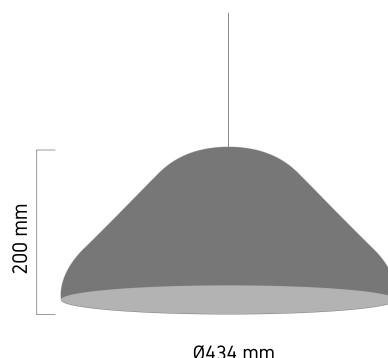

## Specification Details

|              |  |
|--------------|--|
| PRODUCT      | : Pendant Lamp Q487                                      |
| BRAND        | : LAMP & LIGHT   |
| DESCRIPTION  | : Pendant Lamp   |
| DIMENSION    | : L434 x W434 x H200 mm + Cable Length 2000 mm           |
| LAMP TYPE    | : E27 x 1 pcs ( Maximum : 15W (Prefer LED Bulb E27 12W)) |
| COLOR        | : White, Orange  |
| MATERIAL     | : Acrylic, Aluminium                                     |
| WEIGHT       | : 1.49 kg  |
| IP RATING    | : IP 20  |
| INSTALLATION | : Surface Mounted  |
| CUT OUT SIZE | : -  |

## Light Source Info

|                 |                  |
|-----------------|------------------|
| LIGHT COLOR CCT | : Depend On Bulb |
| POWER (WATT)    | : -              |
| LUMEN           | : -              |
| BEAM ANGLE      | : Depend On Bulb |
| CRI             | : Depend On Bulb |
| INPUT VOLTAGE   | : Depend On Bulb |
| POWER FACTOR    | : Depend On Bulb |
| AVG. LIFE TIME  | : Depend On Bulb |
| DIMMABLE        | : Depend On Bulb |
| CONTROL GEAR    | :                |