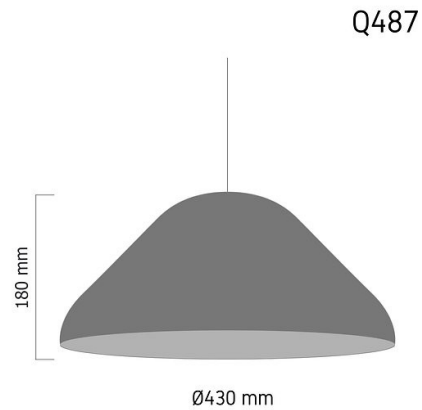

Product Images

Specification Details

PRODUCT	: Pendant Lamp Q487
BRAND	: LAMP & LIGHT
DESCRIPTION	: Pendant Lamp
DIMENSION	: L430 x W430 x H180 mm + Cable Length 2000 mm
LAMP TYPE	: E27 x 1 pcs (Maximum : 15W (Prefer : 12W))
COLOR	: Orange,White
MATERIAL	: Aluminium,Acrylic
WEIGHT	: 1.490 kg
IP RATING	: IP 20
INSTALLATION	: Surface Mounted
CUT OUT SIZE	: -

Light Source Info

LIGHT COLOR CCT	: Depend On Bulb
POWER (WATT)	: -
LUMEN	: -
BEAM ANGLE	: Depend On Bulb
CRI	: Depend On Bulb
INPUT VOLTAGE	: Depend On Bulb
POWER FACTOR	: Depend On Bulb
AVG. LIFE TIME	: Depend On Bulb
DIMMABLE	: Depend On Bulb
CONTROL GEAR	: