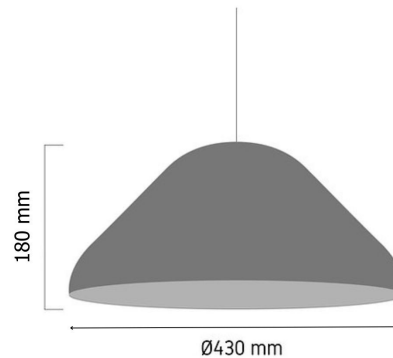

**Product Images**

Q488

**Specification Details**

PRODUCT	: Pendant Lamp Q488
BRAND	: LAMP & LIGHT
DESCRIPTION	: Pendant Lamp
DIMENSION	: L430 x W430 x H180 mm + Cable Length 2000 mm
LAMP TYPE	: E27 x 1 pcs ( Maximum : 15W (Prefer : LED Bulb E27 12W))
COLOR	: Brass,White
MATERIAL	: Aluminium,Acrylic
WEIGHT	: 1.490 kg
IP RATING	: IP 20
INSTALLATION	: Surface Mounted
CUT OUT SIZE	: -

**Light Source Info**

LIGHT COLOR CCT	: Depend On Bulb
POWER (WATT)	: -
LUMEN	: -
BEAM ANGLE	: Depend On Bulb
CRI	: Depend On Bulb
INPUT VOLTAGE	: Depend On Bulb
POWER FACTOR	: Depend On Bulb
AVG. LIFE TIME	: Depend On Bulb
DIMMABLE	: Depend On Bulb
CONTROL GEAR	: