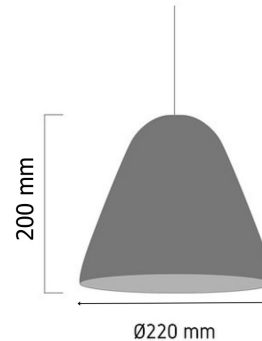

Product Images

Q490

Specification Details

PRODUCT	: Pendant Lamp Q490
BRAND	: LAMP & LIGHT
DESCRIPTION	: Pendant Lamp
DIMENSION	: L220 x W220 x H200 mm + Cable Length 2000 mm
LAMP TYPE	: E27 x 1 pcs (Maximum : 15W (Prefer : LED Bulb E27 12W))
COLOR	: Black,White
MATERIAL	: Aluminium,Acrylic
WEIGHT	: 0.640 kg
IP RATING	: IP 20
INSTALLATION	: Surface Mounted
CUT OUT SIZE	: -

Light Source Info

LIGHT COLOR CCT	: Depend On Bulb
POWER (WATT)	: -
LUMEN	: -
BEAM ANGLE	: Depend On Bulb
CRI	: Depend On Bulb
INPUT VOLTAGE	: Depend On Bulb
POWER FACTOR	: Depend On Bulb
AVG. LIFE TIME	: Depend On Bulb
DIMMABLE	: Depend On Bulb
CONTROL GEAR	: