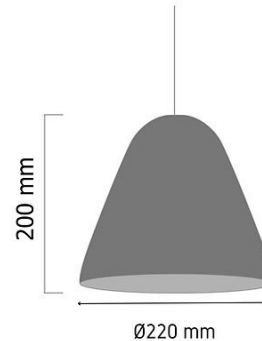

Product Images

Q491

Specification Details

PRODUCT	: Pendant Lamp Q491
BRAND	: LAMP & LIGHT
DESCRIPTION	: Pendant Lamp
DIMENSION	: L220 x W220 x H200 mm + Cable Length 2000 mm
LAMP TYPE	: E27 x 1 pcs ( Maximum : 15W (Prefer : LED Bulb E27 12W))
COLOR	: Grey,White
MATERIAL	: Aluminium,Acrylic
WEIGHT	: 0.640 kg
IP RATING	: IP 20
INSTALLATION	: Surface Mounted
CUT OUT SIZE	: -

Light Source Info

LIGHT COLOR CCT	: Depend On Bulb
POWER (WATT)	: -
LUMEN	: -
BEAM ANGLE	: Depend On Bulb
CRI	: Depend On Bulb
INPUT VOLTAGE	: Depend On Bulb
POWER FACTOR	: Depend On Bulb
AVG. LIFE TIME	: Depend On Bulb
DIMMABLE	: Depend On Bulb
CONTROL GEAR	: