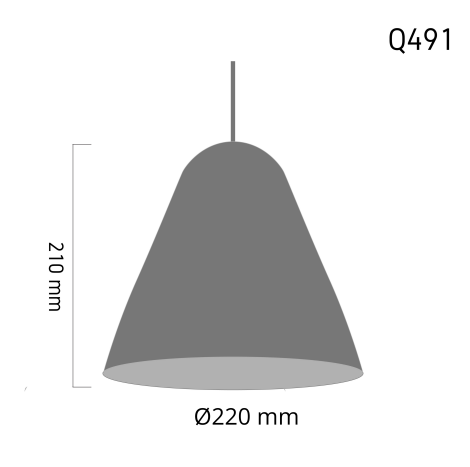

Product Images

Specification Details

PRODUCT	: Pendant Lamp Q491
BRAND	: LAMP & LIGHT
DESCRIPTION	: Pendant Lamp
DIMENSION	: L220 x W220 x H210 mm + Cable Length 2000 mm
LAMP TYPE	: E27 x 1 pcs (Maximum : 15W (Prefer LED Bulb E27 8W))
COLOR	: Grey, White
MATERIAL	: Acrylic, Aluminium
WEIGHT	: 0.64 kg
IP RATING	: IP 20
INSTALLATION	: Surface Mounted
CUT OUT SIZE	: -

Light Source Info

LIGHT COLOR CCT	: Depend On Bulb
POWER (WATT)	: -
LUMEN	: -
BEAM ANGLE	: Depend On Bulb
CRI	: Depend On Bulb
INPUT VOLTAGE	: Depend On Bulb
POWER FACTOR	: Depend On Bulb
AVG. LIFE TIME	: Depend On Bulb
DIMMABLE	: Depend On Bulb
CONTROL GEAR	: