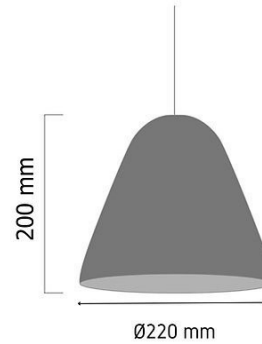

Product Images

Q492

Specification Details

PRODUCT	: Pendant Lamp Q492
BRAND	: LAMP & LIGHT
DESCRIPTION	: Pendant Lamp
DIMENSION	: L220 x W220 x H200 mm + Cable Length 2000 mm
LAMP TYPE	: E27 x 1 pcs (Maximum : 15W (Prefer : LED Bulb E27 12W))
COLOR	: White
MATERIAL	: Aluminium,Acrylic
WEIGHT	: 0.640 kg
IP RATING	: IP 20
INSTALLATION	: Surface Mounted
CUT OUT SIZE	: -

Light Source Info

LIGHT COLOR CCT	: Depend On Bulb
POWER (WATT)	: -
LUMEN	: -
BEAM ANGLE	: Depend On Bulb
CRI	: Depend On Bulb
INPUT VOLTAGE	: Depend On Bulb
POWER FACTOR	: Depend On Bulb
AVG. LIFE TIME	: Depend On Bulb
DIMMABLE	: Depend On Bulb
CONTROL GEAR	: