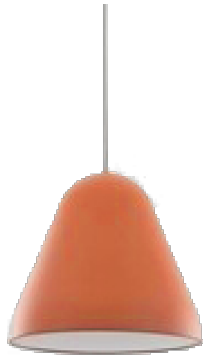

Product Images

Q493

Specification Details

PRODUCT	: Pendant Lamp Q493
BRAND	: LAMP & LIGHT
DESCRIPTION	: Pendant Lamp
DIMENSION	: L220 x W220 x H210 mm + Cable Length 2000 mm
LAMP TYPE	: E27 x 1 pcs (Maximum : 15W (Prefer LED Bulb E27 8W))
COLOR	: White, Orange
MATERIAL	: Acrylic, Aluminium
WEIGHT	: 0.64 kg
IP RATING	: IP 20
INSTALLATION	: Surface Mounted
CUT OUT SIZE	: -

Light Source Info

LIGHT COLOR CCT	: Depend On Bulb
POWER (WATT)	: -
LUMEN	: -
BEAM ANGLE	: Depend On Bulb
CRI	: Depend On Bulb
INPUT VOLTAGE	: Depend On Bulb
POWER FACTOR	: Depend On Bulb
AVG. LIFE TIME	: Depend On Bulb
DIMMABLE	: Depend On Bulb
CONTROL GEAR	: