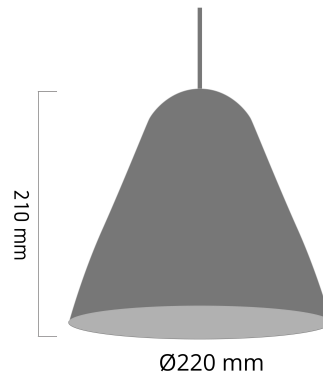

Product Images

Q493

Specification Details

PRODUCT	: Pendant Lamp Q493
BRAND	: LAMP & LIGHT
DESCRIPTION	: Pendant Lamp
DIMENSION	: L220 x W220 x H210 mm + Cable Length 2000 mm
LAMP TYPE	: E27 x 1 pcs (Maximum : 15W (Prefer LED Bulb E27 8W))
COLOR	: White, Orange
MATERIAL	: Acrylic, Aluminium
WEIGHT	: 0.64 kg
IP RATING	: IP 20
INSTALLATION	: Surface Mounted
CUT OUT SIZE	: -

Light Source Info

LIGHT COLOR CCT	: Depend On Bulb
POWER (WATT)	: -
LUMEN	: -
BEAM ANGLE	: Depend On Bulb
CRI	: Depend On Bulb
INPUT VOLTAGE	: Depend On Bulb
POWER FACTOR	: Depend On Bulb
AVG. LIFE TIME	: Depend On Bulb
DIMMABLE	: Depend On Bulb
CONTROL GEAR	: