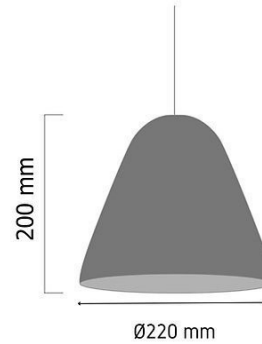

Product Images

Q494

Specification Details

PRODUCT	: Pendant Lamp Q494
BRAND	: LAMP & LIGHT
DESCRIPTION	: Pendant Lamp
DIMENSION	: L220 x W220 x H200 mm + Cable Length 2000 mm
LAMP TYPE	: E27 x 1 pcs (Maximum : 15W (Prefer : LED Bulb E27 12W))
COLOR	: Brass,White
MATERIAL	: Aluminium,Acrylic
WEIGHT	: 0.640 kg
IP RATING	: IP 20
INSTALLATION	: Surface Mounted
CUT OUT SIZE	: -

Light Source Info

LIGHT COLOR CCT	: Depend On Bulb
POWER (WATT)	: -
LUMEN	: -
BEAM ANGLE	: Depend On Bulb
CRI	: Depend On Bulb
INPUT VOLTAGE	: Depend On Bulb
POWER FACTOR	: Depend On Bulb
AVG. LIFE TIME	: Depend On Bulb
DIMMABLE	: Depend On Bulb
CONTROL GEAR	: