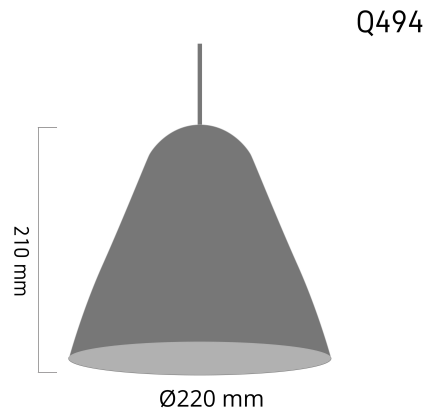

Product Images

Specification Details

PRODUCT	: Pendant Lamp Q494
BRAND	: LAMP & LIGHT
DESCRIPTION	: Pendant Lamp
DIMENSION	: L220 x W220 x H210 mm + Cable Length 2000 mm
LAMP TYPE	: E27 x 1 pcs (Maximum : 15W (Prefer LED Bulb E27 8W))
COLOR	: Brass, White
MATERIAL	: Acrylic, Aluminium
WEIGHT	: 0.64 kg
IP RATING	: IP 20
INSTALLATION	: Surface Mounted
CUT OUT SIZE	: -

Light Source Info

LIGHT COLOR CCT	: Depend On Bulb
POWER (WATT)	: -
LUMEN	: -
BEAM ANGLE	: Depend On Bulb
CRI	: Depend On Bulb
INPUT VOLTAGE	: Depend On Bulb
POWER FACTOR	: Depend On Bulb
AVG. LIFE TIME	: Depend On Bulb
DIMMABLE	: Depend On Bulb
CONTROL GEAR	: