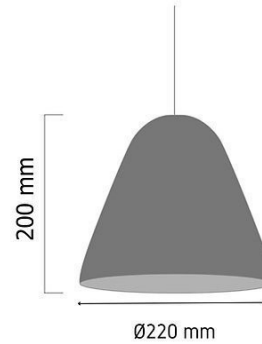

Product Images

Q495

Specification Details

PRODUCT	: Pendant Lamp Q495
BRAND	: LAMP & LIGHT
DESCRIPTION	: Pendant Lamp
DIMENSION	: L220 x W220 x H200 mm + Cable Length 2000 mm
LAMP TYPE	: E27 x 1 pcs ( Maximum : 15W (Prefer : LED Bulb E27 12W))
COLOR	: Beige,White
MATERIAL	: Aluminium,Acrylic
WEIGHT	: 0.640 kg
IP RATING	: IP 20
INSTALLATION	: Surface Mounted
CUT OUT SIZE	: -

Light Source Info

LIGHT COLOR CCT	: Depend On Bulb
POWER (WATT)	: -
LUMEN	: -
BEAM ANGLE	: Depend On Bulb
CRI	: Depend On Bulb
INPUT VOLTAGE	: Depend On Bulb
POWER FACTOR	: Depend On Bulb
AVG. LIFE TIME	: Depend On Bulb
DIMMABLE	: Depend On Bulb
CONTROL GEAR	: