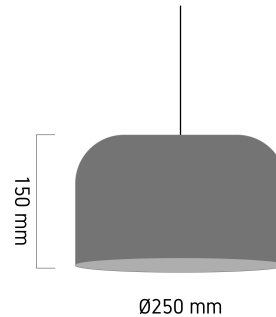

Product Images

Q496

Specification Details

PRODUCT	: Pendant Lamp Q496
BRAND	: LAMP & LIGHT
DESCRIPTION	: Pendant Lamp
DIMENSION	: L250 x W250 x H150 mm + Cable Length 2000 mm
LAMP TYPE	: E27 x 1 pcs (Maximum : 15W (Prefer LED Bulb E27 12W))
COLOR	: Black
MATERIAL	: Aluminium
WEIGHT	: 1 kg
IP RATING	: IP 20
INSTALLATION	: Surface Mounted
CUT OUT SIZE	: -

Light Source Info

LIGHT COLOR CCT	: Depend On Bulb
POWER (WATT)	: -
LUMEN	: -
BEAM ANGLE	: Depend On Bulb
CRI	: Depend On Bulb
INPUT VOLTAGE	: Depend On Bulb
POWER FACTOR	: Depend On Bulb
AVG. LIFE TIME	: Depend On Bulb
DIMMABLE	: Depend On Bulb
CONTROL GEAR	: