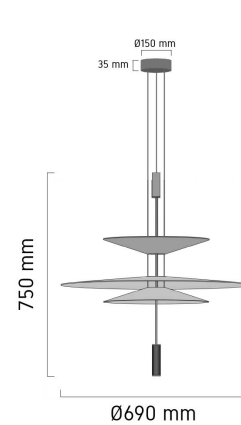

Product Images

Q406

Specification Details

PRODUCT	: Pendant Lamp ABBY Q406
BRAND	: LAMP & LIGHT
DESCRIPTION	: Pendant Lamp
DIMENSION	: L690 x W690 x H750 mm + Cable Length 2000 mm
LAMP TYPE	: LED Built-in x 3 pcs (Maximum : -)
COLOR	: White
MATERIAL	: Acrylic, Powder Coated Steel
WEIGHT	: 4.000 kg
IP RATING	: IP 20
INSTALLATION	: Surface Mounted
CUT OUT SIZE	: -

Light Source Info

LIGHT COLOR CCT	: 3000K
POWER (WATT)	: 21
LUMEN	: 1650
BEAM ANGLE	: N/A
CRI	: > 80
INPUT VOLTAGE	: AC 220V
POWER FACTOR	: N/A
AVG. LIFE TIME	: 25,000 Hrs
DIMMABLE	: Non-Dimmable
CONTROL GEAR	: Driver Included