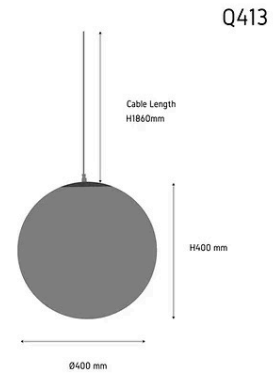

Product Images

Specification Details

PRODUCT	: Pendant Lamp Q413
BRAND	: LAMP & LIGHT
DESCRIPTION	: Pendant Lamp
DIMENSION	: L400 x W400 x H400 mm + Cable Length 2000 mm
LAMP TYPE	: E27 x 1 pcs (Maximum : 15W (Prefer E27 LED Bulb 12W))
COLOR	: Pearl White
MATERIAL	: Polycarbonate
WEIGHT	: 2.2 kg
IP RATING	: IP 20
INSTALLATION	: Surface Mounted
CUT OUT SIZE	: -

Light Source Info

LIGHT COLOR CCT	: Depend On Bulb
POWER (WATT)	: -
LUMEN	: -
BEAM ANGLE	: Depend On Bulb
CRI	: Depend On Bulb
INPUT VOLTAGE	: Depend On Bulb
POWER FACTOR	: Depend On Bulb
AVG. LIFE TIME	: Depend On Bulb
DIMMABLE	: Depend On Bulb
CONTROL GEAR	: