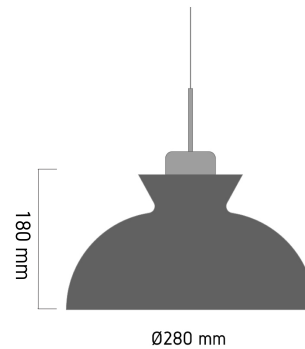

Product Images

Q418

Specification Details

PRODUCT	: Pendant Lamp Q418
BRAND	: LAMP & LIGHT
DESCRIPTION	: Pendant Lamp
DIMENSION	: L280 x W280 x H180 mm + Cable Length 1800 mm
LAMP TYPE	: E27 x 1 pcs ( Maximum : 15W (Prefer : ST64))
COLOR	: Black
MATERIAL	: Aluminum,Wood
WEIGHT	: 1.000 kg
IP RATING	: IP 20
INSTALLATION	: Surface Mounted
CUT OUT SIZE	: -

Light Source Info

LIGHT COLOR CCT	: Depend On Bulb
POWER (WATT)	: -
LUMEN	: -
BEAM ANGLE	: Depend On Bulb
CRI	: Depend On Bulb
INPUT VOLTAGE	: Depend On Bulb
POWER FACTOR	: Depend On Bulb
AVG. LIFE TIME	: Depend On Bulb
DIMMABLE	: Depend On Bulb
CONTROL GEAR	: