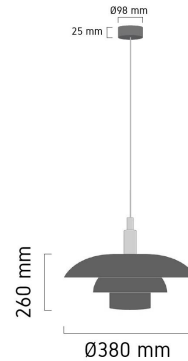

Product Images

Q433

Specification Details

PRODUCT	: Pendant Lamp Q433
BRAND	: LAMP & LIGHT
DESCRIPTION	: Pendant Lamp
DIMENSION	: L380 x W380 x H260 mm + Cable Length 1800 mm
LAMP TYPE	: E27 x 1 pcs ( Maximum : 15W (Prefer : ST64))
COLOR	: White
MATERIAL	: Aluminum
WEIGHT	: 1.000 kg
IP RATING	: IP 20
INSTALLATION	: Surface Mounted
CUT OUT SIZE	: -

Light Source Info

LIGHT COLOR CCT	: Depend On Bulb
POWER (WATT)	: -
LUMEN	: -
BEAM ANGLE	: Depend On Bulb
CRI	: Depend On Bulb
INPUT VOLTAGE	: Depend On Bulb
POWER FACTOR	: Depend On Bulb
AVG. LIFE TIME	: Depend On Bulb
DIMMABLE	: Depend On Bulb
CONTROL GEAR	: