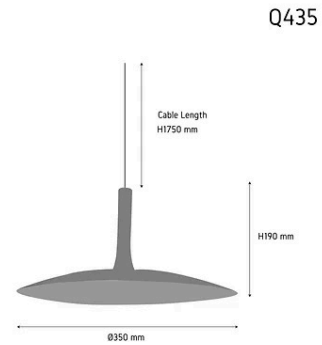

Product Images

Specification Details

PRODUCT	: Pendant Lamp Q435
BRAND	: LAMP & LIGHT
DESCRIPTION	: Pendant Lamp
DIMENSION	: L350 x W350 x H200 mm + Cable Length 1500 mm
LAMP TYPE	: E27 x 1 pcs (Maximum : 8W)
COLOR	: Matt Black
MATERIAL	: Aluminium
WEIGHT	: 1.3 kg
IP RATING	: IP 20
INSTALLATION	: Surface Mounted
CUT OUT SIZE	: -

Light Source Info

LIGHT COLOR CCT	: 3 CCT
POWER (WATT)	: 8
LUMEN	: 650
BEAM ANGLE	: N/A
CRI	: > 80
INPUT VOLTAGE	: AC 220V
POWER FACTOR	: N/A
AVG. LIFE TIME	: 25,000 Hrs
DIMMABLE	: Non-Dimmable
CONTROL GEAR	: Driver Included