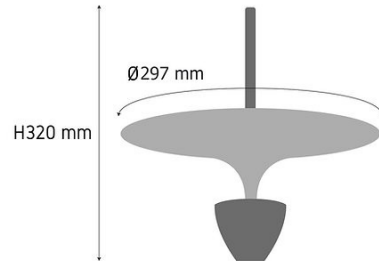

Product Images

Q437

Specification Details

PRODUCT	: Pendant Lamp Q437
BRAND	: LAMP & LIGHT
DESCRIPTION	: Pendant Lamp
DIMENSION	: L297 x W297 x H320 mm + Cable Length 1800 mm
LAMP TYPE	: LED Built-in x 2 pcs (Maximum : -)
COLOR	: Black
MATERIAL	: Aluminum
WEIGHT	: 1.400 kg
IP RATING	: IP 20
INSTALLATION	: Surface Mounted
CUT OUT SIZE	: -

Light Source Info

LIGHT COLOR CCT	: 4000K
POWER (WATT)	: 7
LUMEN	: 510
BEAM ANGLE	: N/A
CRI	: > 80
INPUT VOLTAGE	: AC 220V
POWER FACTOR	: N/A
AVG. LIFE TIME	: 25,000 Hrs
DIMMABLE	: Non-Dimmable
CONTROL GEAR	: Driver Included