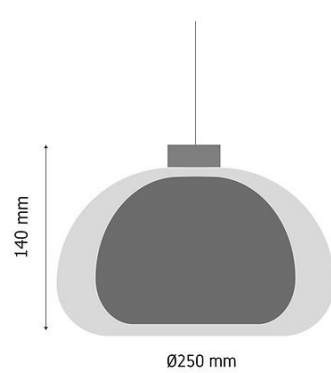

Product Images

Q447

Specification Details

PRODUCT	: Pendant Lamp Q447
BRAND	: LAMP & LIGHT
DESCRIPTION	: Pendant Lamp
DIMENSION	: L250 x W250 x H140 mm + Cable Length 1900 mm
LAMP TYPE	: E27 x 1 pcs (Maximum : 6W (Prefer : G45)))
COLOR	: Grey,White
MATERIAL	: Glass
WEIGHT	: 2.000 kg
IP RATING	: IP 20
INSTALLATION	: Surface Mounted
CUT OUT SIZE	: -

Light Source Info

LIGHT COLOR CCT	: Depend On Bulb
POWER (WATT)	: -
LUMEN	: -
BEAM ANGLE	: Depend On Bulb
CRI	: Depend On Bulb
INPUT VOLTAGE	: Depend On Bulb
POWER FACTOR	: Depend On Bulb
AVG. LIFE TIME	: Depend On Bulb
DIMMABLE	: Depend On Bulb
CONTROL GEAR	: