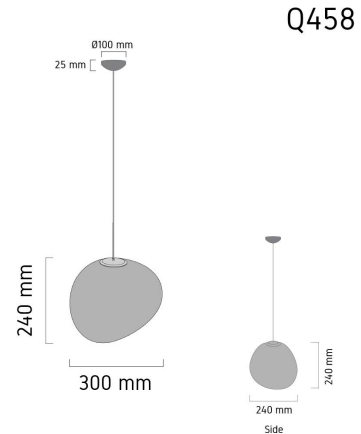

**Product Images**

**Specification Details**

PRODUCT	: Pendant Lamp BOLLO BALL Q458
BRAND	: LAMP & LIGHT
DESCRIPTION	: Pendant Lamp
DIMENSION	: L300 x W240 x H240 mm + Cable Length 1800 mm
LAMP TYPE	: E27 x 1 pcs ( Maximum : 6W (Prefer : 3W))
COLOR	: White
MATERIAL	: Polycarbonate
WEIGHT	: 1.000 kg
IP RATING	: IP 20
INSTALLATION	: Surface Mounted
CUT OUT SIZE	: -

**Light Source Info**

LIGHT COLOR CCT	: Depend On Bulb
POWER (WATT)	: -
LUMEN	: -
BEAM ANGLE	: Depend On Bulb
CRI	: Depend On Bulb
INPUT VOLTAGE	: Depend On Bulb
POWER FACTOR	: Depend On Bulb
AVG. LIFE TIME	: Depend On Bulb
DIMMABLE	: Depend On Bulb
CONTROL GEAR	: