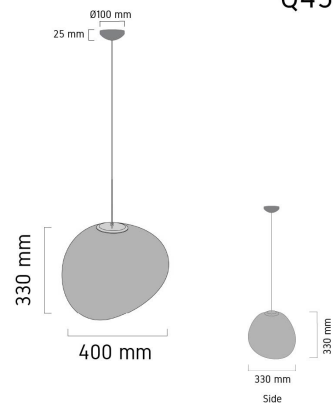

Product Images

Q459

Specification Details

PRODUCT	: Pendant Lamp BOLLO BALL Q459
BRAND	: LAMP & LIGHT
DESCRIPTION	: Pendant Lamp
DIMENSION	: L400 x W330 x H330 mm + Cable Length 1800 mm
LAMP TYPE	: E27 x 1 pcs (Maximum : 12W (Prefer : 8W))
COLOR	: White
MATERIAL	: Polycarbonate
WEIGHT	: 1.000 kg
IP RATING	: IP 20
INSTALLATION	: Surface Mounted
CUT OUT SIZE	: -

Light Source Info

LIGHT COLOR CCT	: Depend On Bulb
POWER (WATT)	: -
LUMEN	: -
BEAM ANGLE	: Depend On Bulb
CRI	: Depend On Bulb
INPUT VOLTAGE	: Depend On Bulb
POWER FACTOR	: Depend On Bulb
AVG. LIFE TIME	: Depend On Bulb
DIMMABLE	: Depend On Bulb
CONTROL GEAR	: