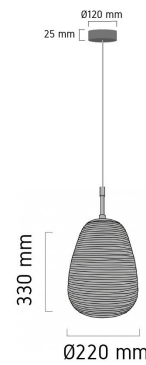

Product Images

Q466

Specification Details

PRODUCT	: Pendant Lamp Q466
BRAND	: LAMP & LIGHT
DESCRIPTION	: Pendant Lamp
DIMENSION	: L220 x W220 x H330 mm + Cable Length 1600 mm
LAMP TYPE	: E27 x 1 pcs (Maximum : 15W(Prefer : 12 W))
COLOR	: White
MATERIAL	: Glass
WEIGHT	: 1.600 kg
IP RATING	: IP 20
INSTALLATION	: Surface Mounted
CUT OUT SIZE	: -

Light Source Info

LIGHT COLOR CCT	: Depend On Bulb
POWER (WATT)	: -
LUMEN	: -
BEAM ANGLE	: Depend On Bulb
CRI	: Depend On Bulb
INPUT VOLTAGE	: Depend On Bulb
POWER FACTOR	: Depend On Bulb
AVG. LIFE TIME	: Depend On Bulb
DIMMABLE	: Depend On Bulb
CONTROL GEAR	: