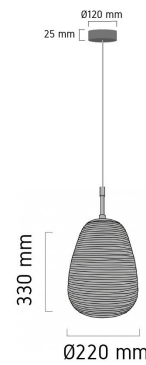

Product Images

Q466

Specification Details

PRODUCT	: Pendant Lamp KUMO Q466
BRAND	: LAMP & LIGHT
DESCRIPTION	: Pendant Lamp
DIMENSION	: L220 x W220 x H330 mm + Cable Length 1600 mm
LAMP TYPE	: E27 x 1 pcs ( Maximum : 15W(Prefer : 12 W))
COLOR	: White
MATERIAL	: Glass
WEIGHT	: 1.600 kg
IP RATING	: IP 20
INSTALLATION	: Surface Mounted
CUT OUT SIZE	: -

Light Source Info

LIGHT COLOR CCT	: Depend On Bulb
POWER (WATT)	: -
LUMEN	: -
BEAM ANGLE	: Depend On Bulb
CRI	: Depend On Bulb
INPUT VOLTAGE	: Depend On Bulb
POWER FACTOR	: Depend On Bulb
AVG. LIFE TIME	: Depend On Bulb
DIMMABLE	: Depend On Bulb
CONTROL GEAR	: