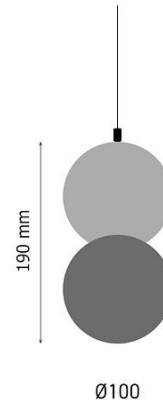

Product Images

Q468

Specification Details

PRODUCT	: Pendant Lamp Q468
BRAND	: LAMP & LIGHT
DESCRIPTION	: Pendant Lamp
DIMENSION	: L100 x W100 x H190 mm + Cable Length 1800 mm
LAMP TYPE	: G9 x 1 pcs (Maximum : 3W (Prefer : 3W))
COLOR	: White
MATERIAL	: Glass,Cement
WEIGHT	: 1.100 kg
IP RATING	: IP 20
INSTALLATION	: Surface Mounted
CUT OUT SIZE	: -

Light Source Info

LIGHT COLOR CCT	: Depend On Bulb
POWER (WATT)	: -
LUMEN	: -
BEAM ANGLE	: Depend On Bulb
CRI	: Depend On Bulb
INPUT VOLTAGE	: Depend On Bulb
POWER FACTOR	: Depend On Bulb
AVG. LIFE TIME	: Depend On Bulb
DIMMABLE	: Depend On Bulb
CONTROL GEAR	: