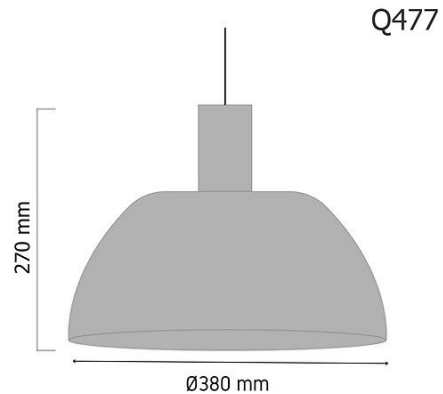

Product Images

Specification Details

PRODUCT	: Pendant Lamp Q477
BRAND	: LAMP & LIGHT
DESCRIPTION	: Pendant Lamp
DIMENSION	: L380 x W380 x H270 mm + Cable Length 2000 mm
LAMP TYPE	: E27 x 1 pcs (Maximum : 15W (Prefer : LED Bulb E27 12W))
COLOR	: White
MATERIAL	: Aluminium,Acrylic
WEIGHT	: 1.440 kg
IP RATING	: IP 20
INSTALLATION	: Surface Mounted
CUT OUT SIZE	: -

Light Source Info

LIGHT COLOR CCT	: Depend On Bulb
POWER (WATT)	: -
LUMEN	: -
BEAM ANGLE	: Depend On Bulb
CRI	: Depend On Bulb
INPUT VOLTAGE	: Depend On Bulb
POWER FACTOR	: Depend On Bulb
AVG. LIFE TIME	: Depend On Bulb
DIMMABLE	: Depend On Bulb
CONTROL GEAR	: