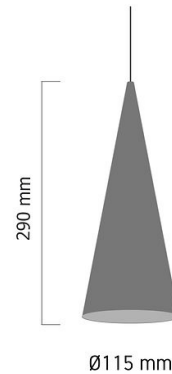

Product Images

Q501

Specification Details

PRODUCT	: Pendant Lamp PICO CONE Q501
BRAND	: LAMP & LIGHT
DESCRIPTION	: Pendant Lamp
DIMENSION	: L115 x W115 x H290 mm + Cable Length 1800 mm
LAMP TYPE	: E27 x 1 pcs (Maximum : 6W (Prefer : Par7))
COLOR	: White
MATERIAL	: Aluminum
WEIGHT	: 0.450 kg
IP RATING	: IP 20
INSTALLATION	: Surface Mounted
CUT OUT SIZE	: -

Light Source Info

LIGHT COLOR CCT	: Depend On Bulb
POWER (WATT)	: -
LUMEN	: -
BEAM ANGLE	: Depend On Bulb
CRI	: Depend On Bulb
INPUT VOLTAGE	: Depend On Bulb
POWER FACTOR	: Depend On Bulb
AVG. LIFE TIME	: Depend On Bulb
DIMMABLE	: Depend On Bulb
CONTROL GEAR	: