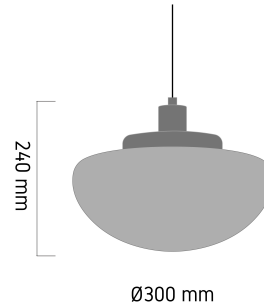

Product Images

Q504

Specification Details

PRODUCT	: Pendant Lamp Q504
BRAND	: LAMP & LIGHT
DESCRIPTION	: Pendant Lamp
DIMENSION	: L300 x W300 x H240 mm + Cable Length 2000 mm
LAMP TYPE	: E27 x 1 pcs (Maximum : 15W (Prefer LED Bulb E27 6W))
COLOR	: Brass, White
MATERIAL	: Aluminium, Glass
WEIGHT	: 1.58 kg
IP RATING	: IP 20
INSTALLATION	: Surface Mounted
CUT OUT SIZE	: -

Light Source Info

LIGHT COLOR CCT	: Depend On Bulb
POWER (WATT)	: -
LUMEN	: -
BEAM ANGLE	: Depend On Bulb
CRI	: Depend On Bulb
INPUT VOLTAGE	: Depend On Bulb
POWER FACTOR	: Depend On Bulb
AVG. LIFE TIME	: Depend On Bulb
DIMMABLE	: Depend On Bulb
CONTROL GEAR	: