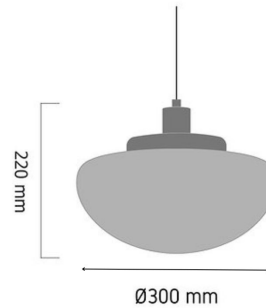

Product Images

Q504

Specification Details

PRODUCT	: Pendant Lamp MALLOW Q504
BRAND	: LAMP & LIGHT
DESCRIPTION	: Pendant Lamp
DIMENSION	: L300 x W300 x H220 mm + Cable Length 1800 mm
LAMP TYPE	: E27 x 1 pcs ( Maximum : 15W (Prefer : 8W))
COLOR	: White,Brass
MATERIAL	: Glass,Aluminum
WEIGHT	: 1.580 kg
IP RATING	: IP 20
INSTALLATION	: Surface Mounted
CUT OUT SIZE	: -

Light Source Info

LIGHT COLOR CCT	: Depend On Bulb
POWER (WATT)	: -
LUMEN	: -
BEAM ANGLE	: Depend On Bulb
CRI	: Depend On Bulb
INPUT VOLTAGE	: Depend On Bulb
POWER FACTOR	: Depend On Bulb
AVG. LIFE TIME	: Depend On Bulb
DIMMABLE	: Depend On Bulb
CONTROL GEAR	: